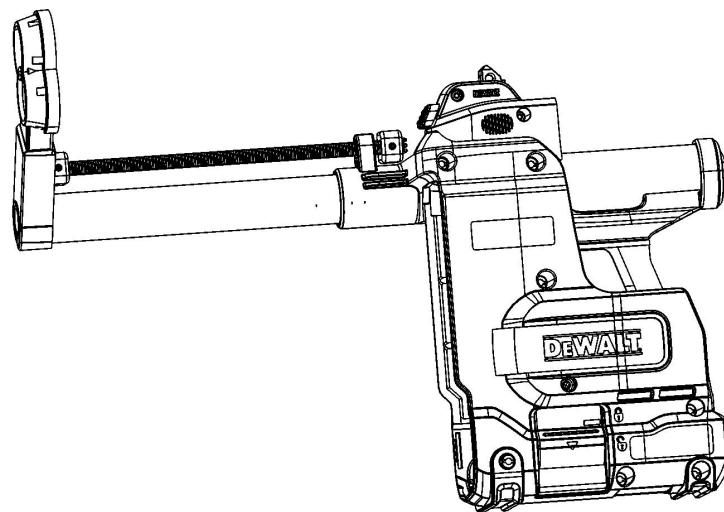

DCH334X2

D25304DH

866

867

871

861

864
insert

DCH334 HAMMER DRILL 1

Parts List DCH334 HAMMER DRILL 1

Item	Part Number	Qty	Part Description	General Description	Other Info	Repair Inst	Markets
1	323489-00	1	CAP			No	QW
2	579212-00	1	RING			No	QW
3	N910599	1	TUBE			No	QW
4	583890-00	5	BALL			No	QW
5	578387-00	1	WASHER			No	QW
6	N038938	1	SPRING			No	QW
7	N627223	1	HOUSING FRONT			No	QW
7	N627223	1	HOUSING FRONT			No	QW
8	N152623	1	STOP			No	QW
9	N106188	1	SPRING COMPRESSION			No	QW
10	N106221-01	1	BELLOWS			No	QW
11	N914794	1	HANDLE SA		DC > 2022-24	No	QW
12	N431292	1	BAR			No	QW
13	N438439	1	INSERT			No	QW
14	N438438	1	INSERT			No	QW
15	N400082	1	SPRING			No	QW
16	N094649	1	PLATE			No	QW
17	N122099	1	BLOCK			No	QW
18	N119679	1	SPRING			No	QW
19	N427167	1	BELLOWS			No	QW
20	N461796	1	END CAP			No	QW
21	N461797	1	END CAP			No	QW
22	N159443	1	AXIS			No	QW
23	N466997	1	MOTOR HOUSING SA			No	QW
24	N461541	1	HOOK			No	QW
25	N400130	1	SCREW			No	QW
26	330019-20	4	SCREW			No	QW
27	330019-80	17	SCREW			No	QW
28	N829171	1	LED		DC > 2022-24	No	QW
29	N452980	1	INDICATOR			No	QW
30	656183-00	1	LENS			No	QW
31	N267567	1	SELECTOR SA			No	QW