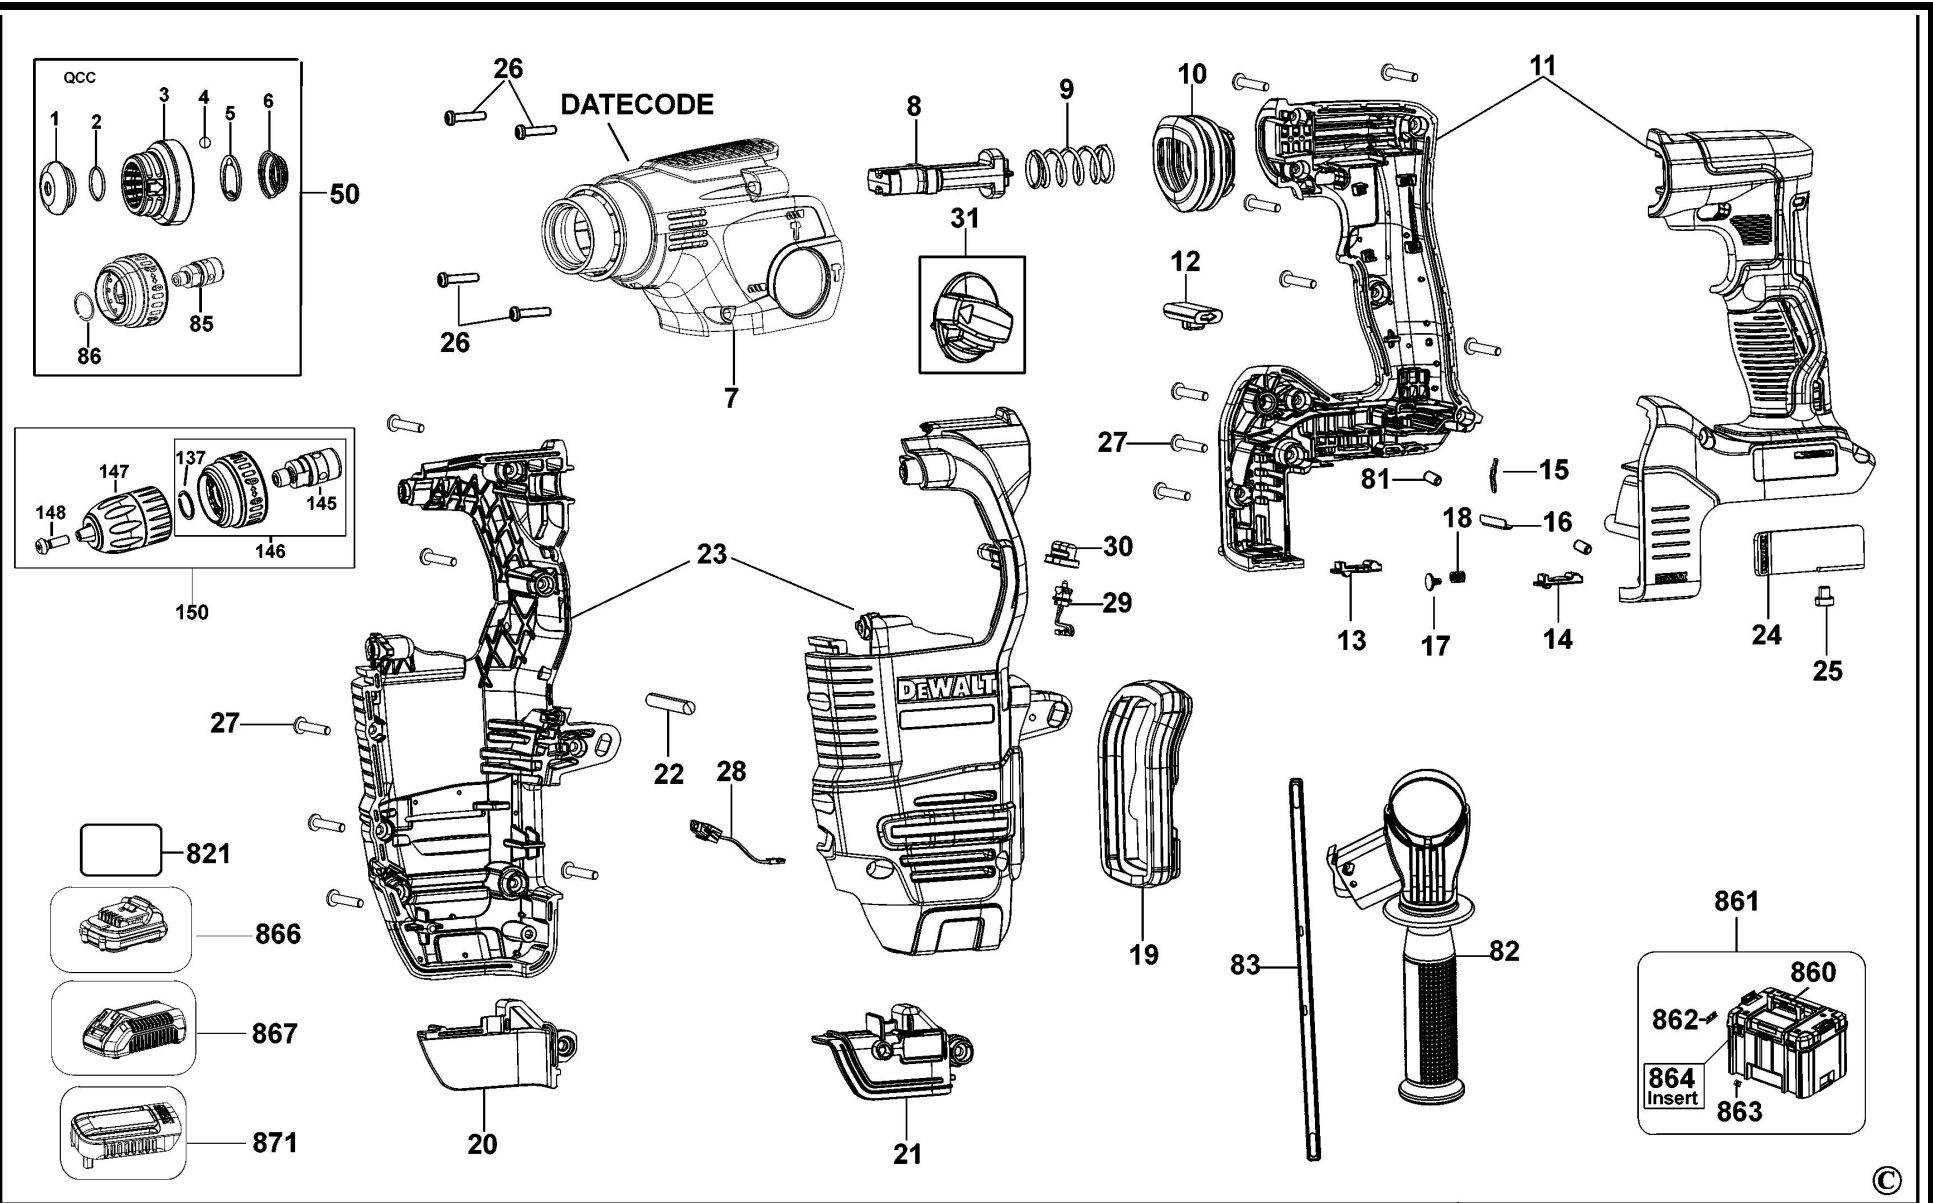

Parts List DCH334 HAMMER DRILL 1

Item	Part Number	Qty	Part Description	General Description	Other Info	Repair Inst	Markets
1	323489-00	1	CAP			No	QW
2	579212-00	1	RING			No	QW
3	N910599	1	TUBE			No	QW
4	583890-00	5	BALL			No	QW
5	578387-00	1	WASHER			No	QW
6	N038938	1	SPRING			No	QW
7	N627223	1	HOUSING FRONT			No	QW
7	N627223	1	HOUSING FRONT			No	QW
8	N152623	1	STOP			No	QW
9	N106188	1	SPRING COMPRESSION			No	QW
10	N106221-01	1	BELLOWS			No	QW
11	N914794	1	HANDLE SA		DC > 2022-24	No	QW
12	N431292	1	BAR			No	QW
13	N438439	1	INSERT			No	QW
14	N438438	1	INSERT			No	QW
15	N400082	1	SPRING			No	QW
16	N094649	1	PLATE			No	QW
17	N122099	1	BLOCK			No	QW
18	N119679	1	SPRING			No	QW
19	N427167	1	BELLOWS			No	QW
20	N461796	1	END CAP			No	QW
21	N461797	1	END CAP			No	QW
22	N159443	1	AXIS			No	QW
23	N466997	1	MOTOR HOUSING SA			No	QW
24	N461541	1	HOOK			No	QW
25	N400130	1	SCREW			No	QW
26	330019-20	4	SCREW			No	QW
27	330019-80	17	SCREW			No	QW
28	N829171	1	LED		DC > 2022-24	No	QW
29	N452980	1	INDICATOR			No	QW
30	656183-00	1	LENS			No	QW
31	N267567	1	SELECTOR SA			No	QW